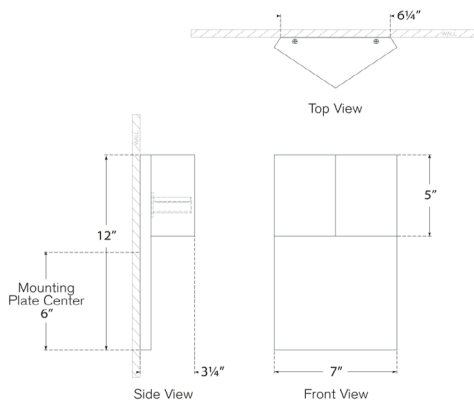

Rega 12" Wide Sconce

KW2781AB

Materials Shown

Antique-Burnished Brass

Available in

**Antique-Burnished Brass
Bronze**

Polished Nickel

Dimensions

O/A Height: 12"

Width: 7"

Extension: 3.25"

Backplate: 6.25" x 12" Rectangle

Socket

Dedicated LED

Wattage

12w (1000lm)

Weight

4lbs