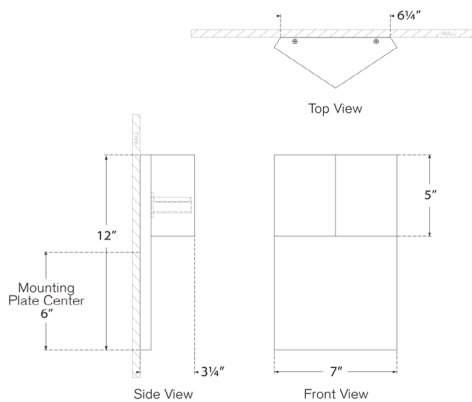

Rega 12" Wide Sconce

KW2781BZ

Materials Shown

Bronze

Available in

Antique-Burnished Brass

Bronze

Polished Nickel

Dimensions

O/A Height: 12"

Width: 7"

Extension: 3.25"

Backplate: 6.25" x 12" Rectangle

Socket

Dedicated LED

Wattage

12w (1000lm)

Weight

4lbs